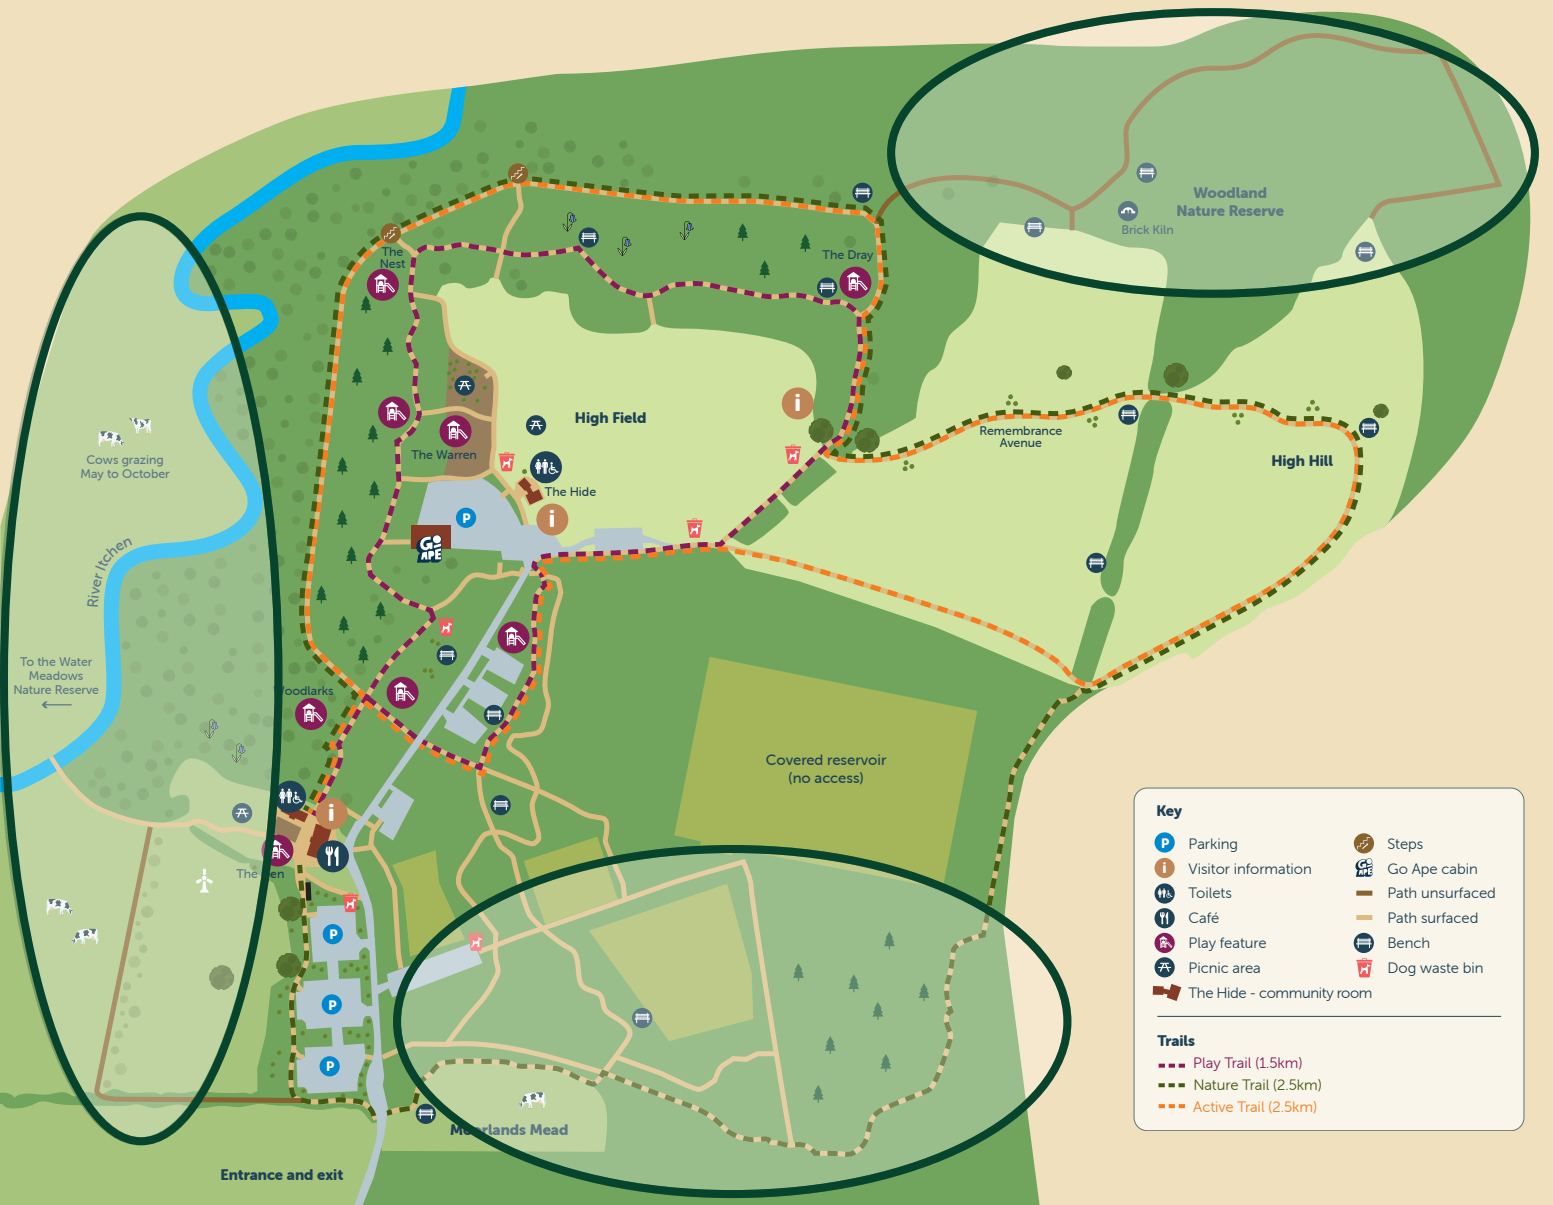

Map of Itchen Valley Country Park

Areas circled are quieter and more secluded

Please be aware that the ground may be rough underfoot and the directional arrows are limited.